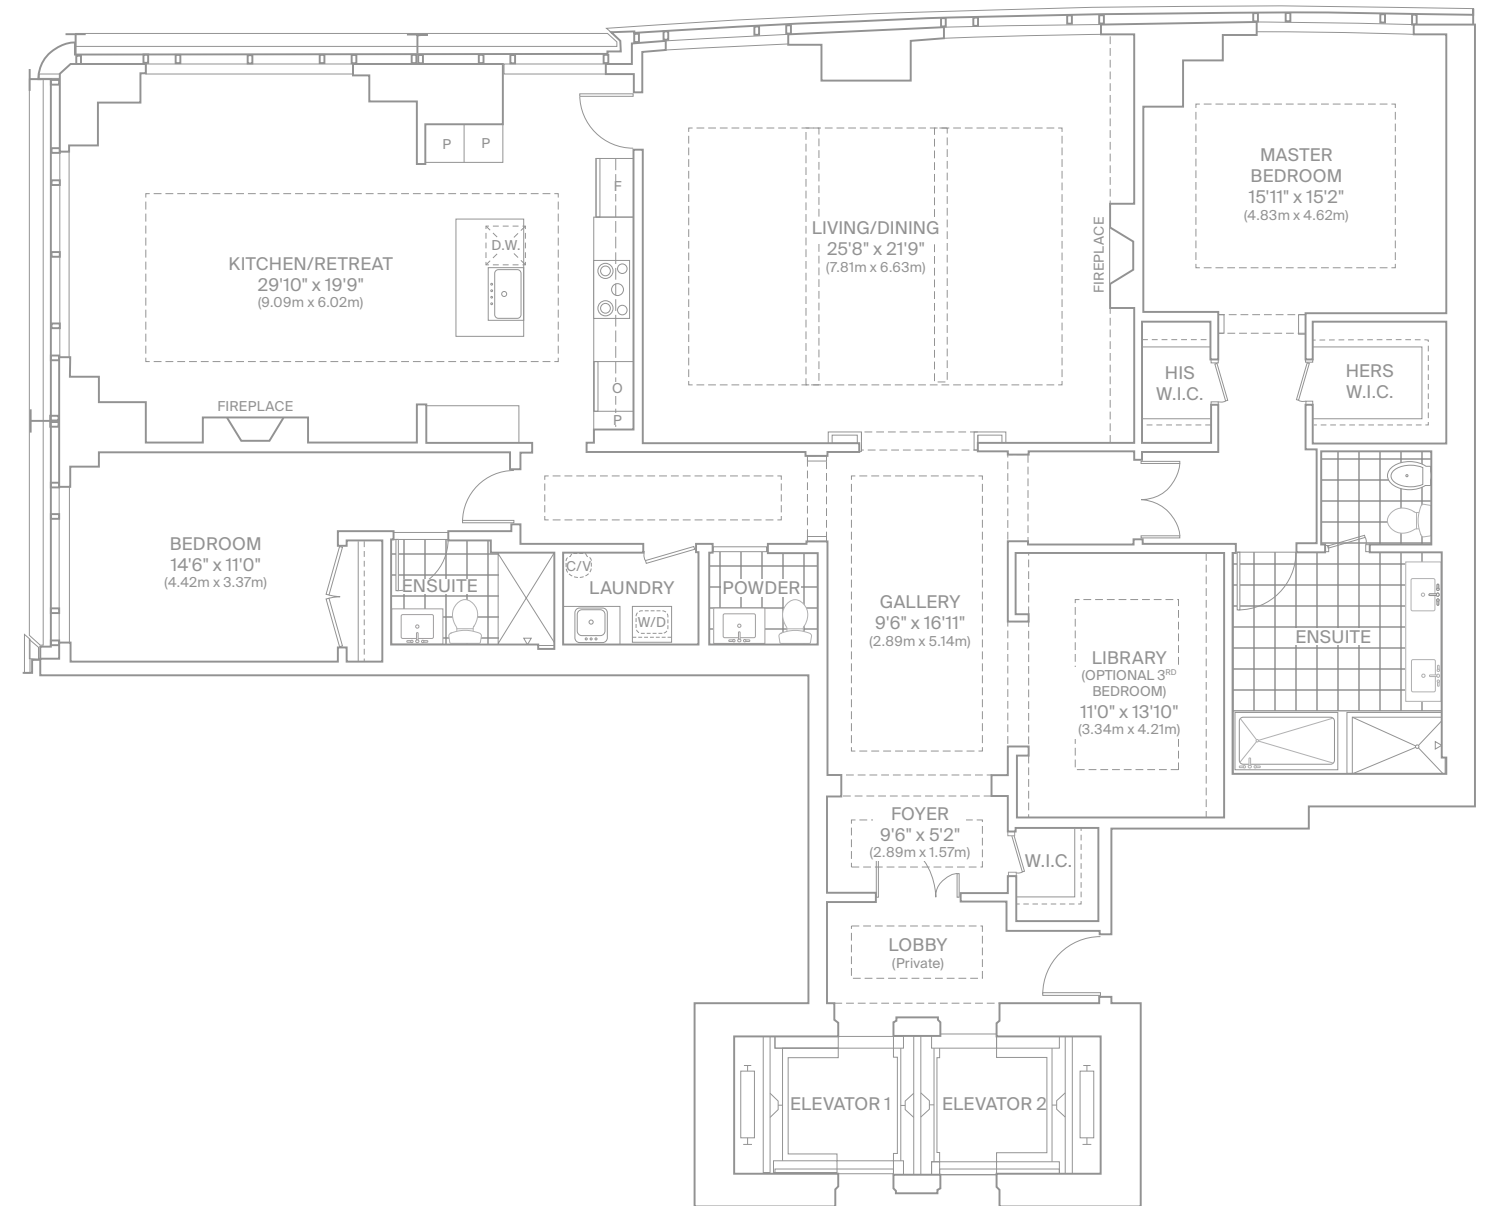

NORTH ELEVATION

WEST ELEVATION

SUITE 01

2,870 SQ.FT. 266.63 SQ.M.

2 BR + LIBRARY + 2.5 BA
 OPTIONAL 3 BEDROOM SUITE
 FLOOR 49-54