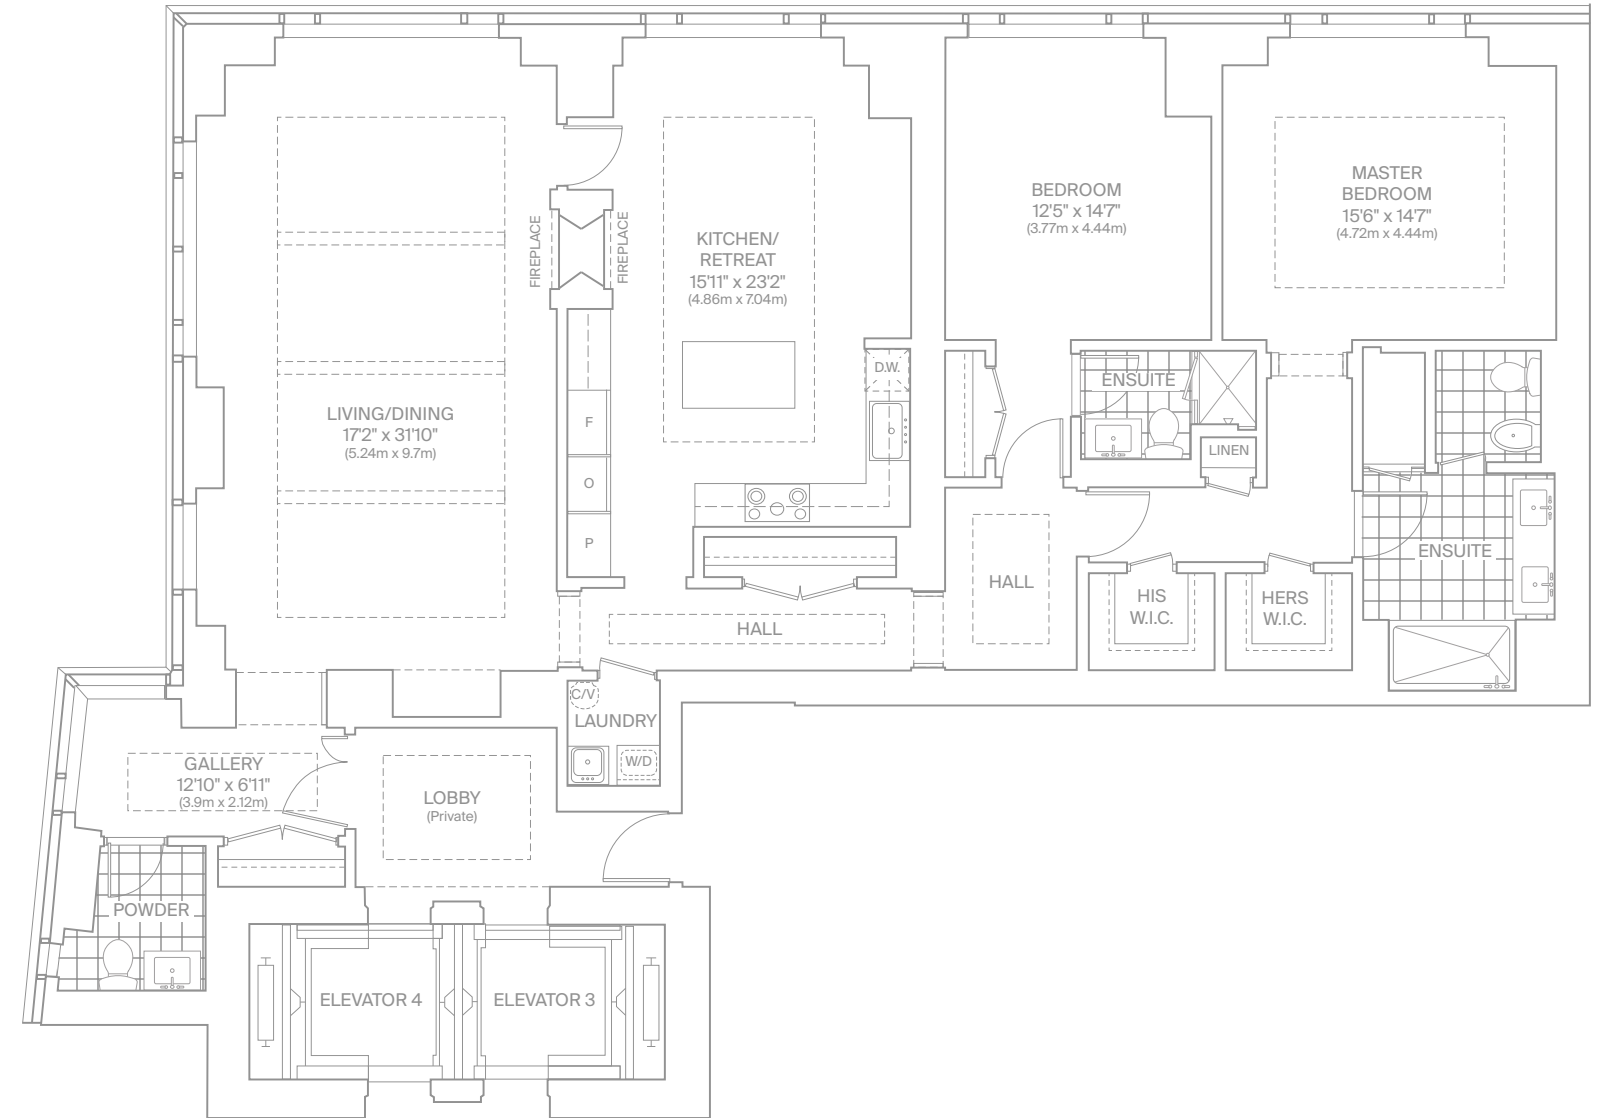

SOUTH ELEVATION

EAST ELEVATION

SUITE 03

2,385 SQ.FT. 221.57 SQ.M.

2 BR + 2.5 BA

FLOOR 49-54