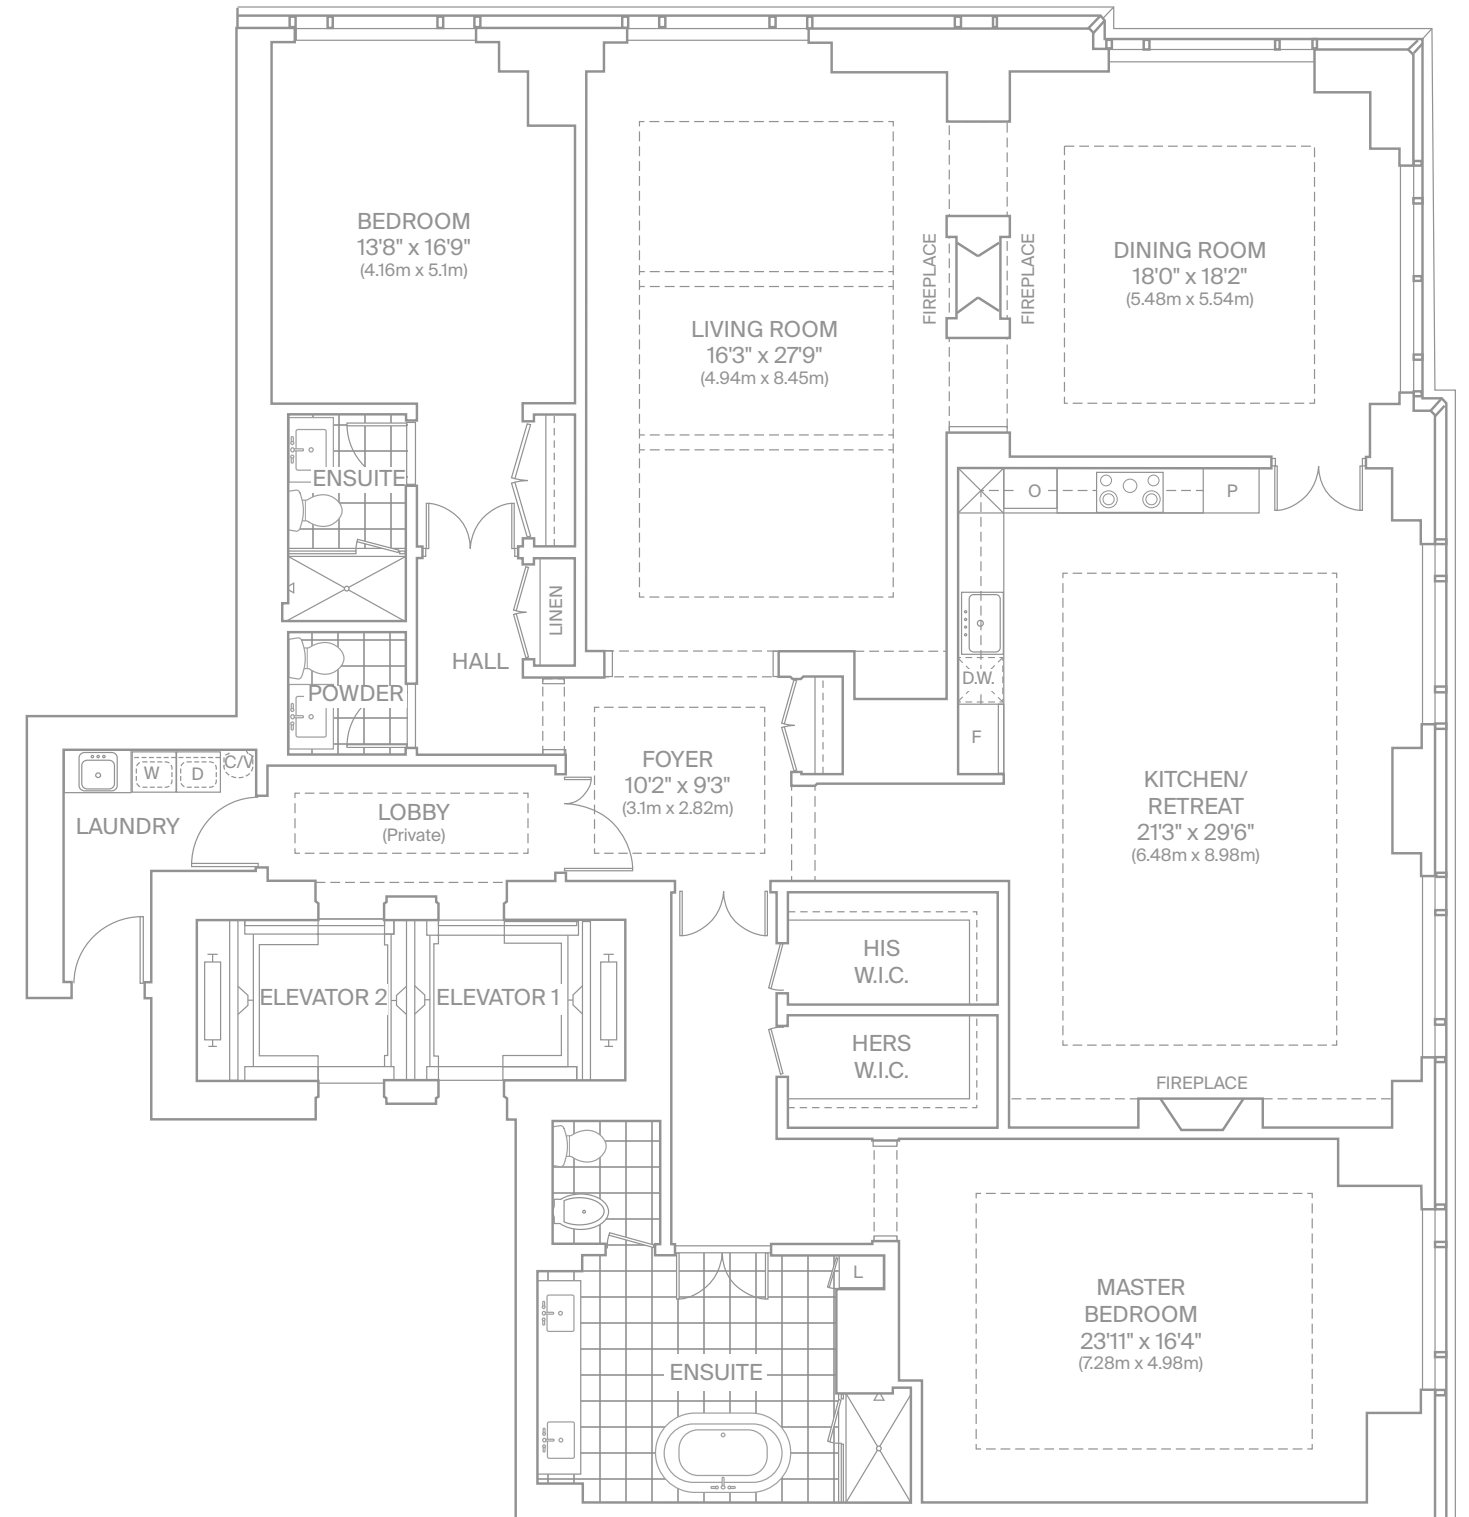

SOUTH ELEVATION

WEST ELEVATION

SUITE 04

3,273 SQ.FT. 304.07 SQ.M.

2 BR + 2.5 BA

FLOOR 49-54