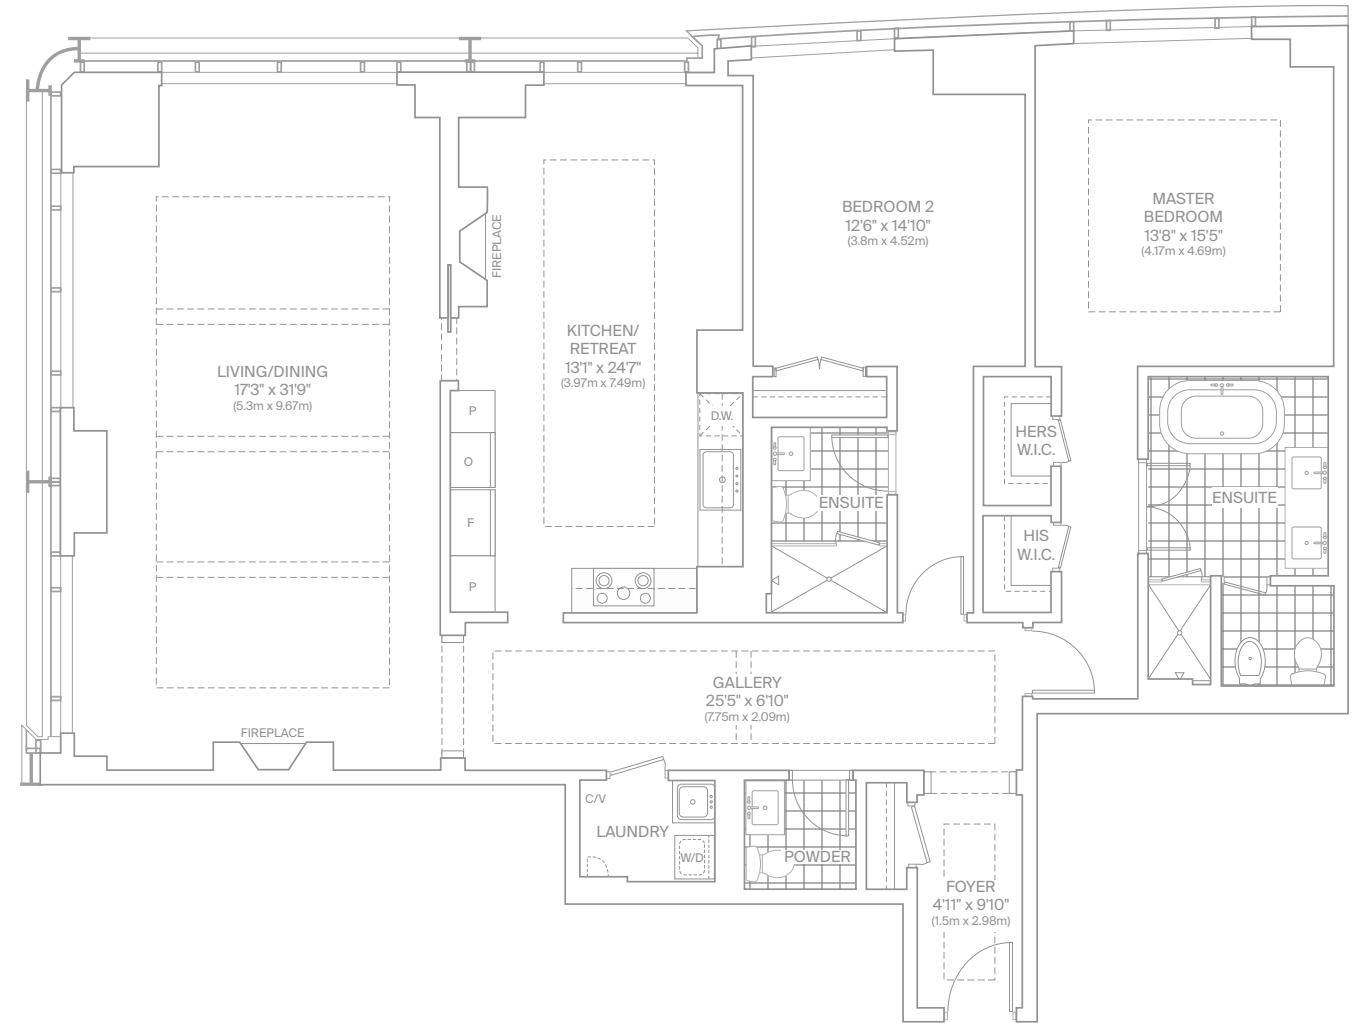

NORTH ELEVATION

WEST ELEVATION

SUITE 01

2,067 SQ.FT. 192.03 SQ.M.

2 BR + 2.5 BA

FLOOR 34-48