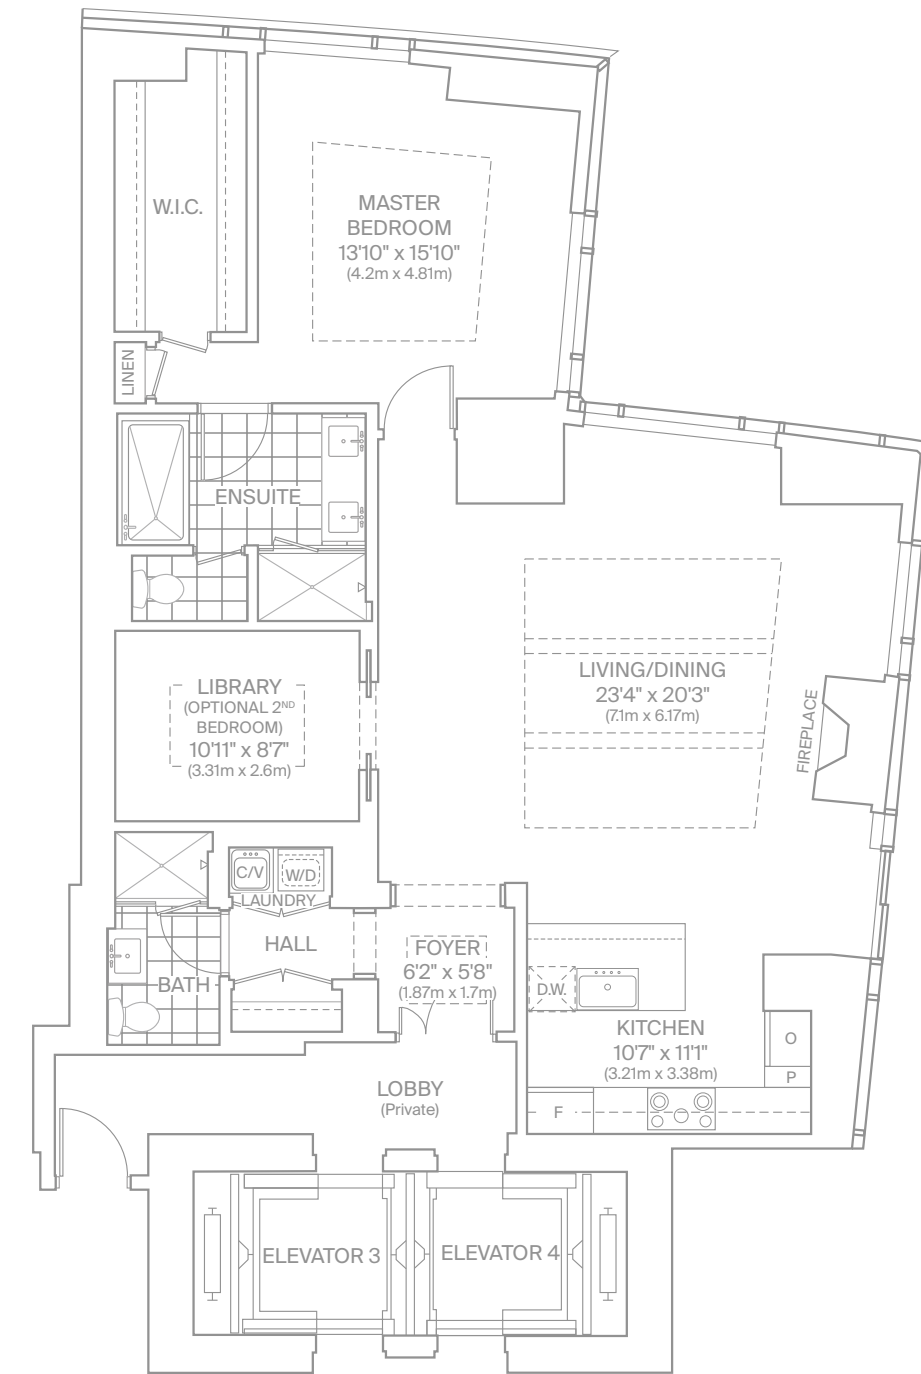

EAST ELEVATION

NORTH ELEVATION

SUITE 03

1,563 SQ.FT. 145.21 SQ.M.

1 BR + LIBRARY + 2 BA
 OPTIONAL 2 BEDROOM SUITE
 FLOOR 34-48