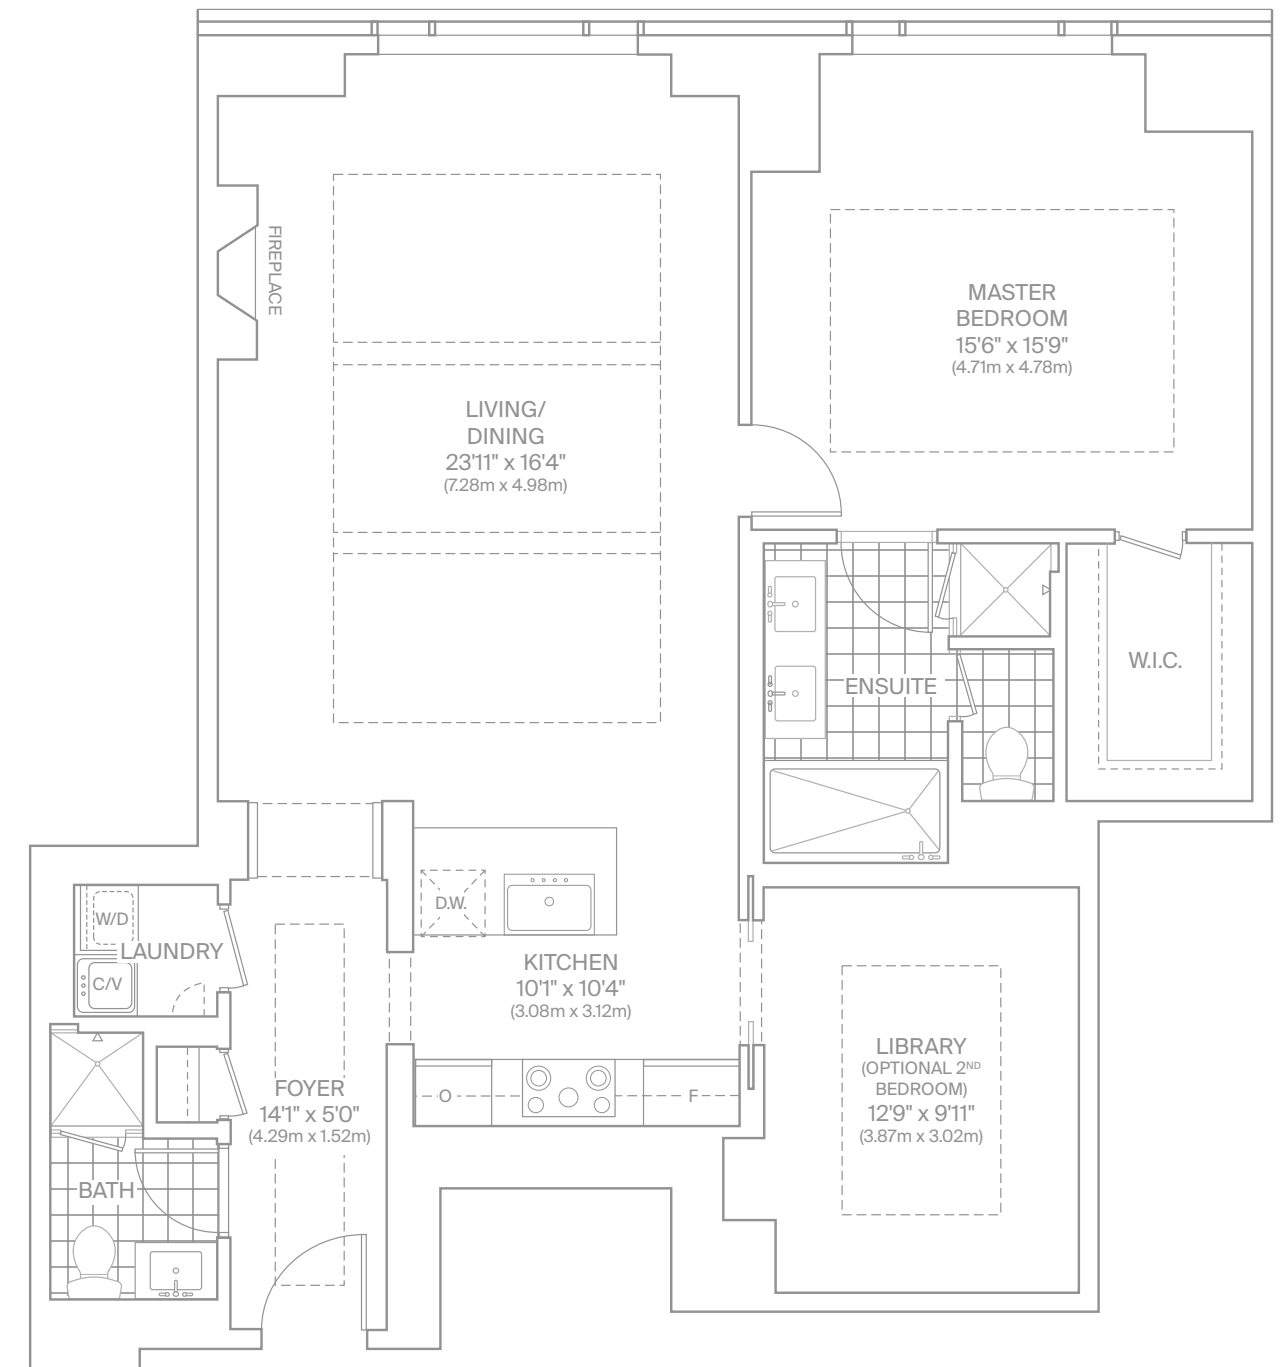

WEST ELEVATION

<h1>SUITE 06</h1>	<p>1,310 SQ.FT. 121.70 SQ.M.</p>	
	<p>1 BR + LIBRARY + 2 BA</p>	
	<p>OPTIONAL 2 BEDROOM SUITE</p>	
	<p>FLOOR 34-48</p>	