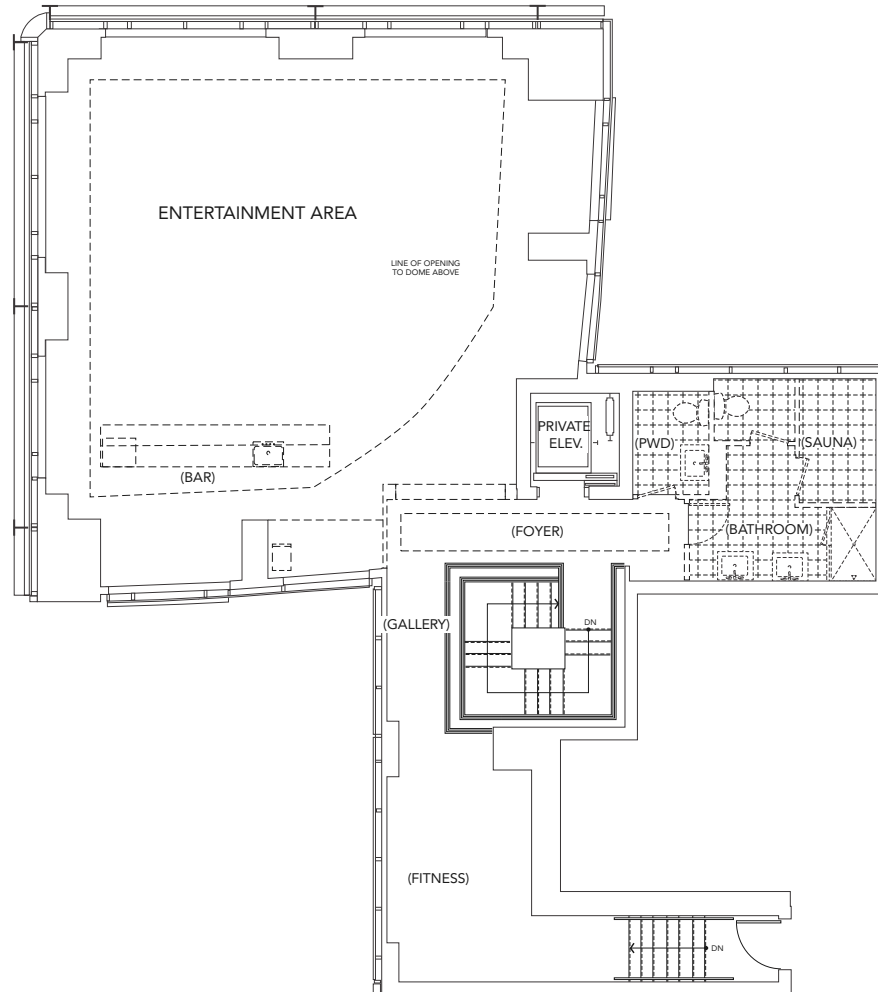

PENTHOUSE

11,755 SQ.FT. 1,092.08 SQ.M.

LAYOUT CONCEPT ONLY

FLOOR 56, 57, 58

N

Prices and specifications are subject to change without notice. E. & O.E.
Actual usable floor space may vary from the stated floor area. All renderings are artist's concept.

PENTHOUSE

11,755 SQ.FT. 1,092.08 SQ.M.

LAYOUT CONCEPT ONLY

FLOOR 56, 57, 58

N

PENTHOUSE

11,755 SQ.FT. 1,092.08 SQ.M.

LAYOUT CONCEPT ONLY

FLOOR 56, 57, 58

Prices and specifications are subject to change without notice. E. & O.E.
Actual usable floor space may vary from the stated floor area. All renderings are artist's concept.