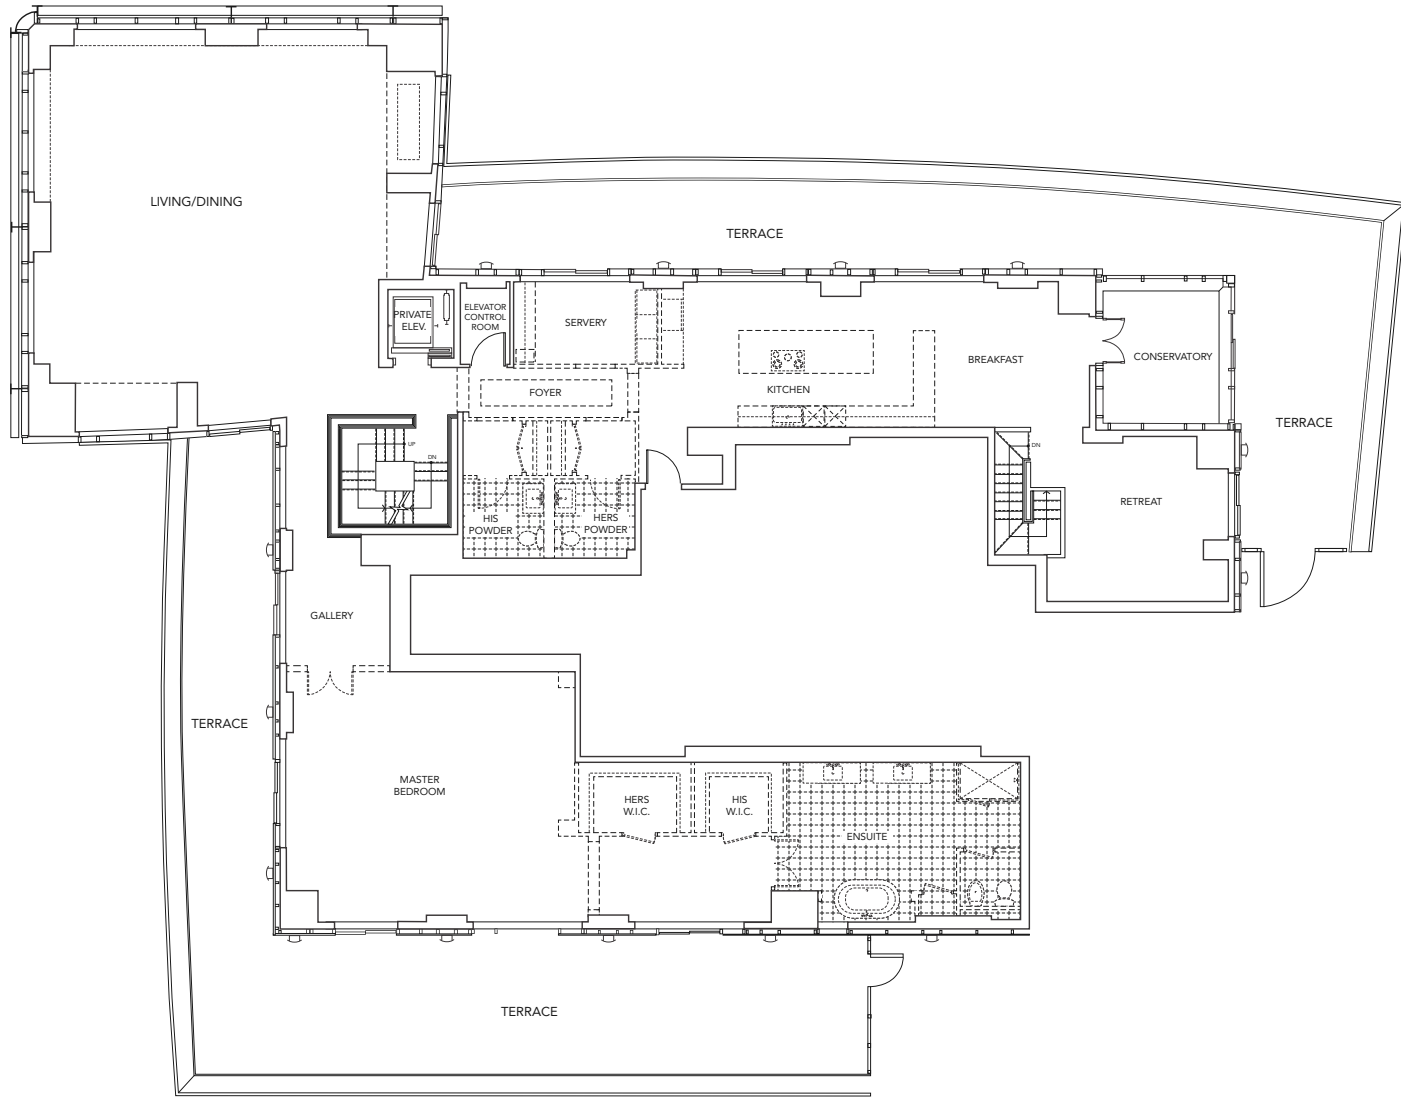

PENTHOUSE

11,755 SQ.FT. 1,092.08 SQ.M.

LAYOUT CONCEPT ONLY

FLOOR 56, 57, 58

N

Prices and specifications are subject to change without notice. E. & O.E.
Actual usable floor space may vary from the stated floor area. All renderings are artist's concept.

PENTHOUSE

11,755 SQ.FT. 1,092.08 SQ.M.

LAYOUT CONCEPT ONLY

FLOOR 56, 57, 58

N

PENTHOUSE

11,755 SQ.FT. 1,092.08 SQ.M.

LAYOUT CONCEPT ONLY

FLOOR 56, 57, 58

Prices and specifications are subject to change without notice. E. & O.E.
Actual usable floor space may vary from the stated floor area. All renderings are artist's concept.